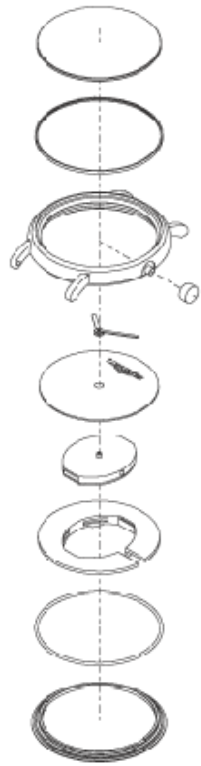

Reference: L300051899

	Reference	Name
➔	L319070108	STANDARD SAPPHIRE GLASS
➔	L333081950	PLASTIC CASING RING
➔	L349069648	SS CASE BACK L4.219.4
➔	L358083003	SS CROWN TUBE
➔	L359079261	CROWN SS
➔	L379074248	YELLOW GLASS GASKET
➔	L379076452	BACK GASKET